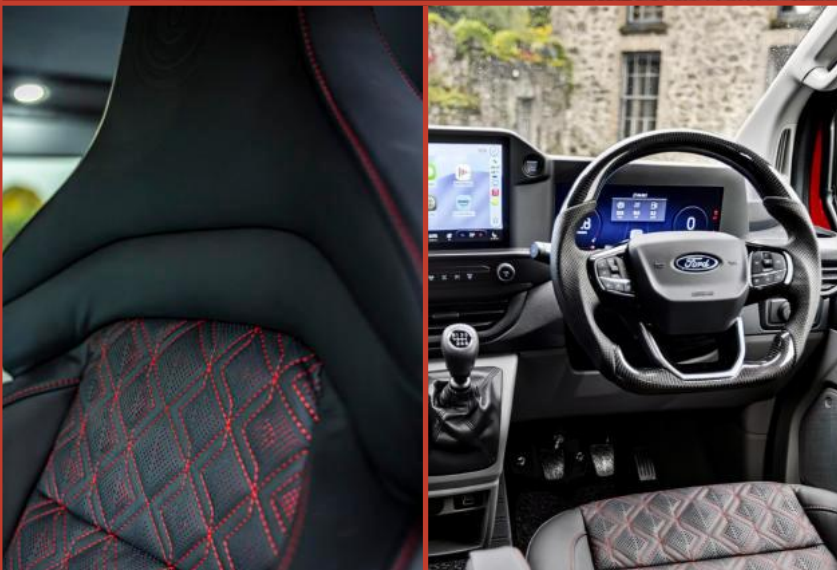

STANDARD FEATURES:

Extensive colour choices available for doors

Glass edged worktop available in dark or light colour options

High quality BOLON flooring - waterproof, hard wearing and durable with choice of colours

Interchangeable canvas – customisable colour matching options available

Integrated camping table fitted in the sliding door

OPTIONAL EXTRAS:

- Leather interior upgrade
- Sport style front seat upgrade
- Sports steering wheel
- Corian solid surface worktop upgrade
- Deluxe window blind upgrade
- Windout Awning or Awning Rail
- Solar panel (vehicle pre-wired)
- Towbar (vehicle pre-wired)
- Bike rack
- Body styling upgrades
- Alloy wheel and tyre upgrades